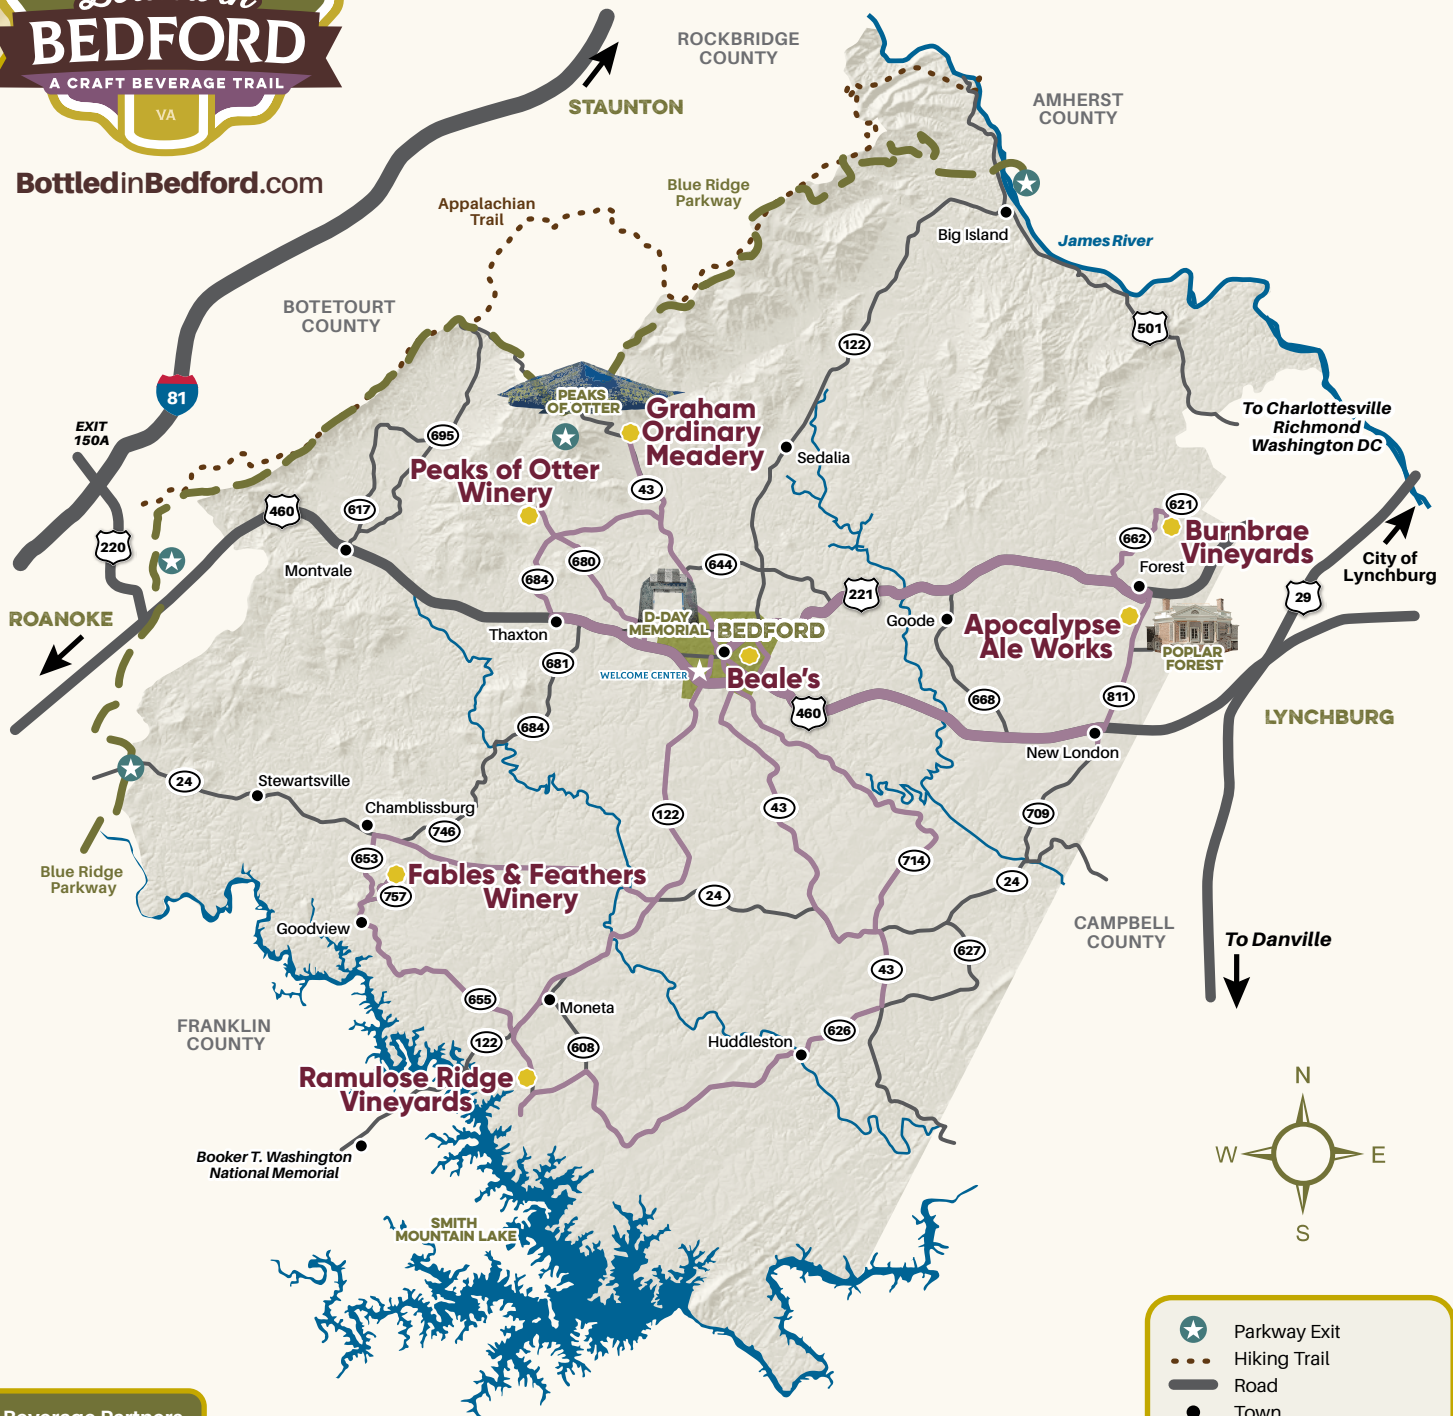

Explore the Trail

BottledinBedford.com

- Parkway Exit
- Hiking Trail
- Road
- Town
- Bottled in Bedford Trail connectors
- Winery, Brewery, Cidery, Meadery

Beverage Partners

Apocalypse Ale Works
1257 Burnbridge Road
Forest, VA 24551

Beale's
510 Grove Street
Bedford, VA 24523

Burnbrae Vineyards
3524 Cottontown Road
Forest, VA 24551

Fables & Feathers Winery
2117 Bruno Drive
Goodview, VA 24095

Graham Ordinary Meadery
8578 Peaks Road
Bedford, VA 24523

Peaks of Otter Winery
2122 Sheep Creek Road
Bedford, VA 24523

Ramulose Ridge Vineyards
3061 Hendricks Store Road
Moneta, VA 24121

Scan to Learn All About
Bottled in Bedford